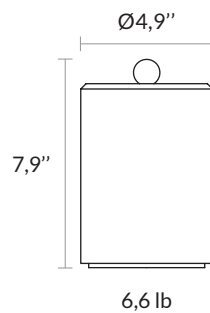

ATELIER ALAIN ELLOUZ
PARIS

LYRA® (US)

.édition

NOMADIC LAMP

LYRA®
DESIGN BY ATELIER ALAIN ELLOUZ
MADE IN FRANCE

MATERIALS

Alabaster, brass and painted steel

SOURCE LUMENS

Dimmable intensity, 150 lm maximum
Light temperature : 2700K

LIGHT SWITCH

Brass button integrated to the lamp :
sensitive switch / dimmer

BATTERY

Lithium-ion polymer battery 2500mAh
2A maximum - 5V
Autonomy : about 8 hours according to intensity
USB-C charging cable provided

REFERENCE

ED-0003