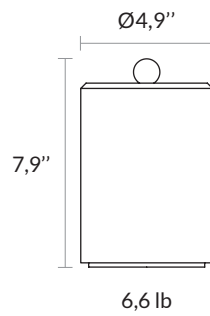

LYRA[®]
DESIGN BY ATELIER ALAIN ELLOUZ
MADE IN FRANCE

MATERIALS	Alabaster, brass and painted steel
SOURCE LUMENS	Dimmable intensity, 150 lm maximum Light temperature : 3000 K
LIGHT SWITCH	Brass button integrated to the lamp : sensitive switch / dimmer
BATTERY	Lithium-ion polymer battery 2500mAh Autonomy : about 8 hours according to intensity Micro usb charger 5V-1A included
REFERENCE	ED-0003
WARRANTY	2 years warranty