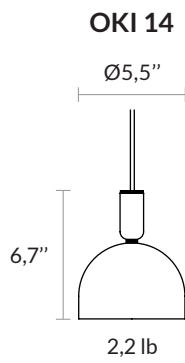

ATELIER ALAIN ELLOUZ
PARIS

OKI® .édition

PENDANT LIGHT

OKI®
DESIGN BY ATELIER ALAIN ELLOUZ
MADE IN FRANCE

MATERIALS	Alabaster
ACCESSORIES	Black canopy Ø5" 78" of black textile cable
SOCKET	E12 Recommended bulb : LED bulb E12 4,5W 2700K 400lm - Dimmable
REFERENCE	OKI 14 : ED-0040 OKI 18 : ED-0042 Available in CE version
WARRANTY	2 years warranty