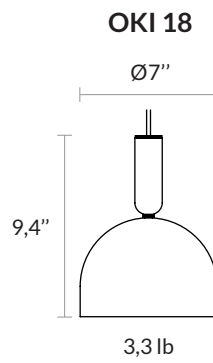

ATELIER ALAIN ELLOUZ
PARIS

OKI® .édition

PENDANT LIGHT

OKI®
DESIGN BY ATELIER ALAIN ELLOUZ
MADE IN FRANCE

MATERIALS	Alabaster
ACCESSORIES	Black canopy Ø5" 78" of black textile cable
SOCKET	E12 Recommended bulb : LED bulb E12 4,5W 2700K 400lm - Dimmable
REFERENCE	OKI 14 : ED-0040 OKI 18 : ED-0042 Available in CE version
WARRANTY	2 years warranty