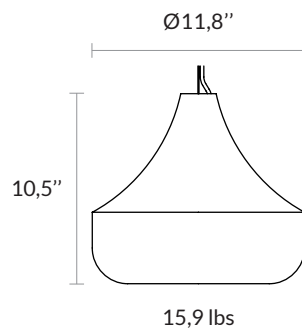

## PENDANT LIGHT

ZELIE<sup>®</sup>  
DESIGN BY ATELIER ALAIN ELLOUZ  
MADE IN FRANCE

<b>MATERIALS</b>	Alabaster
<b>ACCESSORIES</b>	Mat white canopy Ø5,1" 78" stainless steel wire rope with transparent electric cable
<b>SOCKET</b>	E26 Recommended bulb : LED bulb E26 9W 2700K 800lm - Dimmable
<b>REFERENCE</b>	ED-0028 Available in CE version
<b>WARRANTY</b>	2 years warranty