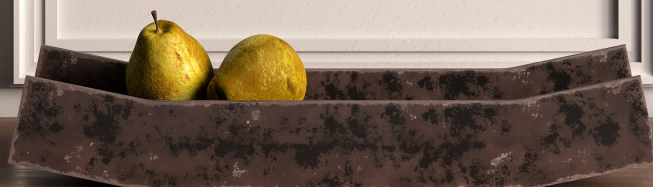

PRODUCT SHEET

ATELIER
ALAIN
ELLOUZ

FLOA® US

.édition