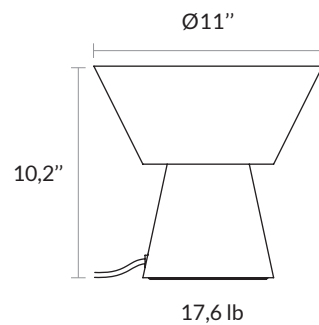

## TABLE LIGHT

GAMA L26<sup>®</sup>  
DESIGN BY ATELIER ALAIN ELLOUZ  
MADE IN FRANCE

<b>MATERIALS</b>	Alabaster, polished brass and white painted steel
<b>SOCKET</b>	E26 Recommended bulb : LED bulb E26 9W 2700K 750 lm - Dimmable
<b>REFERENCE</b>	ED-0059 UL certified (also available in European version)
<b>WARRANTY</b>	2 years warranty