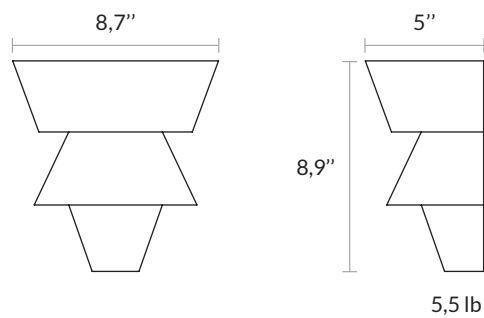

**ATELIER
ALAIN
ELLOUZ**

LABA[®] US

.édition

ATELIER ALAIN ELLOUZ
PARIS

LAB A[®] .édition

WALL LIGHT

LAB A[®]
DESIGN BY ATELIER ALAIN ELLOUZ
MADE IN FRANCE

MATERIALS	Alabaster
SOCKET	E12 Recommended bulb : LED bulb flam E12 2,5W 2700K 170 lm - Dimmable
REFERENCE	ED-0065 UL certified (also available in European version)
WARRANTY	2 years warranty