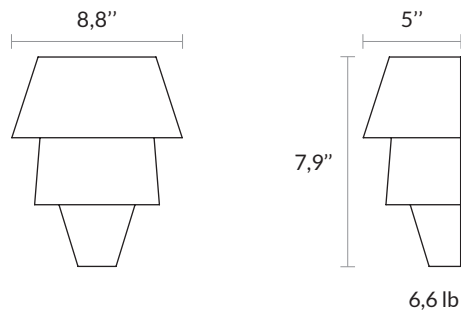

ATELIER
ALAIN
ELLOUZ

PLIA^{US}
.édition

ATELIER ALAIN ELLOUZ
PARIS

PLI A[®] (US)

.édition

WALL LIGHT

PLI A[®]
DESIGN BY ATELIER ALAIN ELLOUZ
MADE IN FRANCE

MATERIALS	Alabaster
SOCKET	E12 Recommended bulb : LED bulb flam E12 2,5W 2700K 170 lm - Dimmable
REFERENCE	ED-0063 UL certified (also available in European version)
WARRANTY	2 years warranty